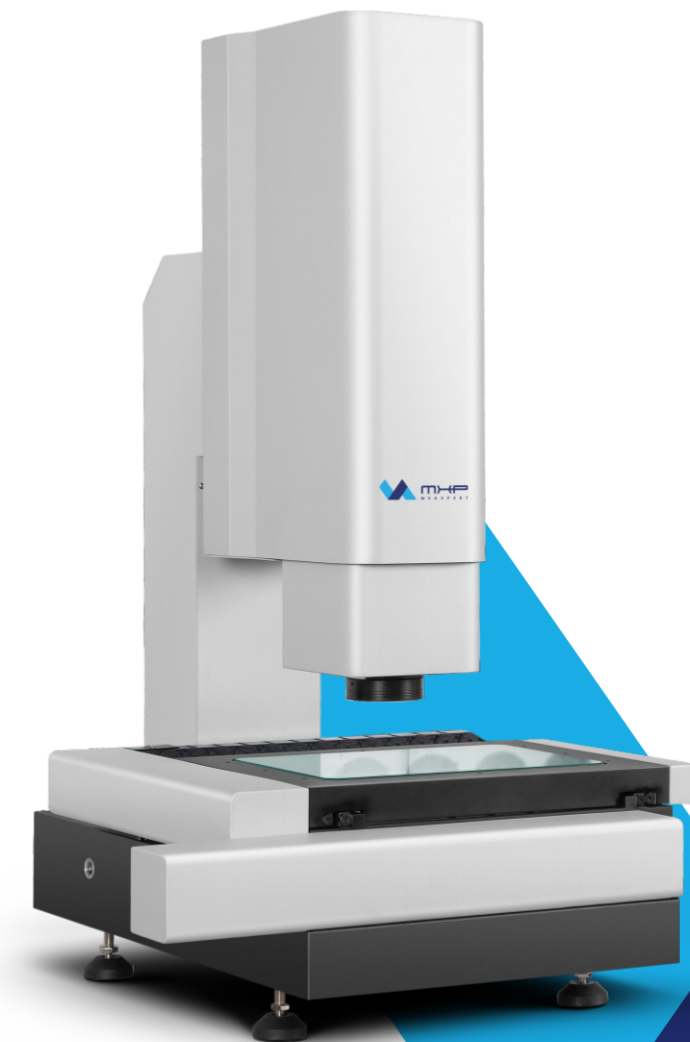

Want to be our Distributor?

Send email to learn more.

www.meaxpert.com

info@meaxpert.com

Item	Uranus 332	Uranus 432
Dimension(mm)(X/Y/Z)	640*830*1080	740*980*1080
Measuring range(mm)(X/Y/Z)	300*300*200	400*300*200
Measuring accuracy(um)	3+(L/200)	3+(L/200)
Repeatability(um)	3	3
Weight (kg)	180	230
Image and Measuring	CCD	1.3M pixel HD GIGA digital camera (5M pixel HD digital camera for option)
	Lens	Fully automatic zoom objective 1-10X
	Magnification	28-180X (For reference only, with different camera and lens combination, the value will be different.)
	Field of view	8.5-1.3mm (For reference only, with different camera and lens combination, the value will be different.)
	Working distance	80mm
Linear scale resolution	0.1 um	
Driving system	CNC control, close-loop AC servo driving system, joystick, mouse or keyboard control	
Illumination	Programmable 8 sections LED ring surface light, parallel LED contour light, (40 section LED ring light, co-axial light, movable multi color ring light for option)	

URANUS

WARFANUS

■ **Motor:**

220v open-loop servo motor,
220v closed-loop servo motor optional.

■ A full range of customized silent screws, which are quieter and more precise than ball screws;

The z-axis can adjust the verticality, with higher vertical and linear precision;

The z-axis is a flat and wide guide rail with better torsion resistance.

■ **Controller:**

It is an integrated controller, which can be connected to probes, lifting lights, external communication equipment (fixed barcode scanners, manipulators), and can be connected to twelve axes of motion control.

■ **Guide Rail:**

The linear precision of small range is high.

PRODUCT DETAILS ■

Camera:

1.3 million digital camera

PRODUCT DETAILS ■

Column:

Square steel column, with higher bearing capacity, smaller deformation, and safer transportation.