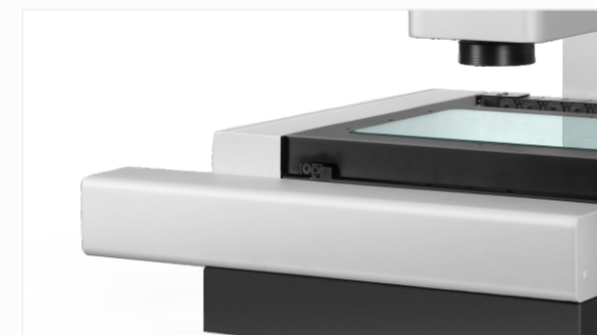

Want to be our Distributor?

Send email to learn more.

www.meaxpert.com

info@meaxpert.com

Item	Uranus 332	Uranus 432
Dimension(mm)(X/Y/Z)	640*830*1080	740*980*1080
Measuring range(mm)(X/Y/Z)	300*300*200	400*300*200
Measuring accuracy(um)	3+(L/200)	3+(L/200)
Repeatability(um)	3	3
Weight (kg)	180	230
Image and Measuring	CCD	1.3M pixel HD GIGA digital camera (5M pixel HD digital camera for option)
	Lens	Fully automatic zoom objective 1-10X
	Magnification	28-180X (For reference only, with different camera and lens combination, the value will be different.)
	Field of view	8.5-1.3mm (For reference only, with different camera and lens combination, the value will be different.)
	Working distance	80mm
Linear scale resolution	0.1 um	
Driving system	CNC control, close-loop AC servo driving system, joystick, mouse or keyboard control	
Illumination	Programmable 8 sections LED ring surface light, parallel LED contour light, (40 section LED ring light, co-axial light, movable multi color ring light for option)	

The z-axis is a flat and wide guide rail with better torsion resistance.

■ **Controller:**

It is an integrated controller, which can be connected to probes, lifting lights, external communication equipment (fixed barcode scanners, manipulators), and can be connected to twelve axes of motion control.

■ **Guide Rail:**

The linear precision of small range is high.

PRODUCT DETAILS ■

Camera:

1.3 million digital camera

PRODUCT DETAILS ■

Column:

Square steel column, with higher bearing capacity, smaller deformation, and safer transportation.

PRODUCT DETAILS ■

Workbench:

Hard-anodized workbench with anti-scratch and anti-oxidation function

PRODUCT DETAILS ■

Light Source:

Fully programmable 8 section LED surface illumination